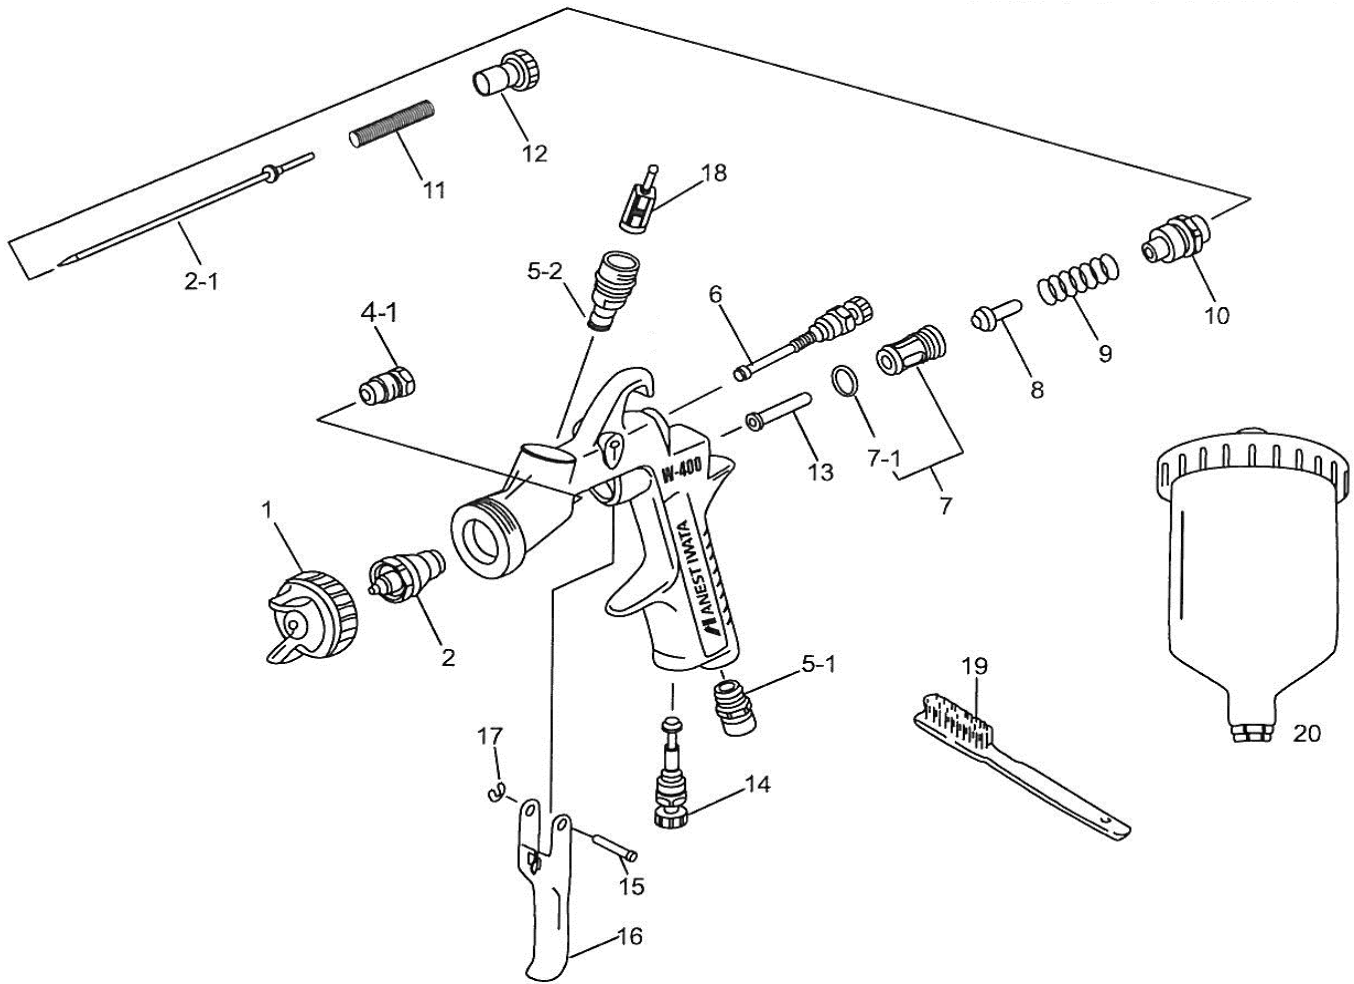

W400 Gravity Feed Spray Gun

ITEM NO.	PART NO.	DESCRIPTION	ITEM NO.	PART NO.	DESCRIPTION
1	93830611	Air Cap LV2 (122, 132, 142, 162)	8	93591530	Air Valve
1	93859611	Air Cap LV1 (182)	9	93719530	Air Valve Spring
1	93813611	Air Cap W1 (251)	10	93844532	Fluid Adj. Guide Set
1a	93512600	Air Cap Cover Ring - Black #	11	93593530	Fluid Needle Spring
1b	93708240	Air Cap Packing - White #	12	93594532	Fluid Adj. Knob
2	93527610	Fluid Nozzle 1.2mm	13	93935430	Air Valve Shaft
2	93611610	Fluid Nozzle 1.3mm	14	93845531	Air Adj. Set
2	93540610	Fluid Nozzle 1.4mm	15	93667360	Tigger Stud
2	93541610	Fluid Nozzle 1.6mm	16	93517600	Trigger
2	93525610	Fluid Nozzle 1.8mm	17	93912030	E Stopper (Pkt 2) #
2	93523610	Fluid Nozzle 2.5mm	18	SEL.3	Filter Pkt 3
2-1	93829600	Fluid Needle 1.2mm	19	96990600	Cleaning Brush
2-1	93830600	Fluid Needle 1.3mm, 1.4mm, 1.6mm	20	PCG.6PM	600 ml Pot Gravity Cup
2-1	93831600	Fluid Needle 1.8mm		94002321	Lid only for PCG.6PM
2-1	93832600	Fluid Needle 2.5mm		94003320	Breather Stopper for PCG.6PM
4-1	93765610	Needle Packing with Nut #		W400RSK	Repair Kit includes items marked #
5-1	93660300	Hose Joint		K100	Gun Spanner
5-2	93650531	Fluid Nipple			
6	93842601	Fan Pattern Adj. Set			
7	93843530	Air Valve Seat Set			
7-1	96638008	O Ring #			