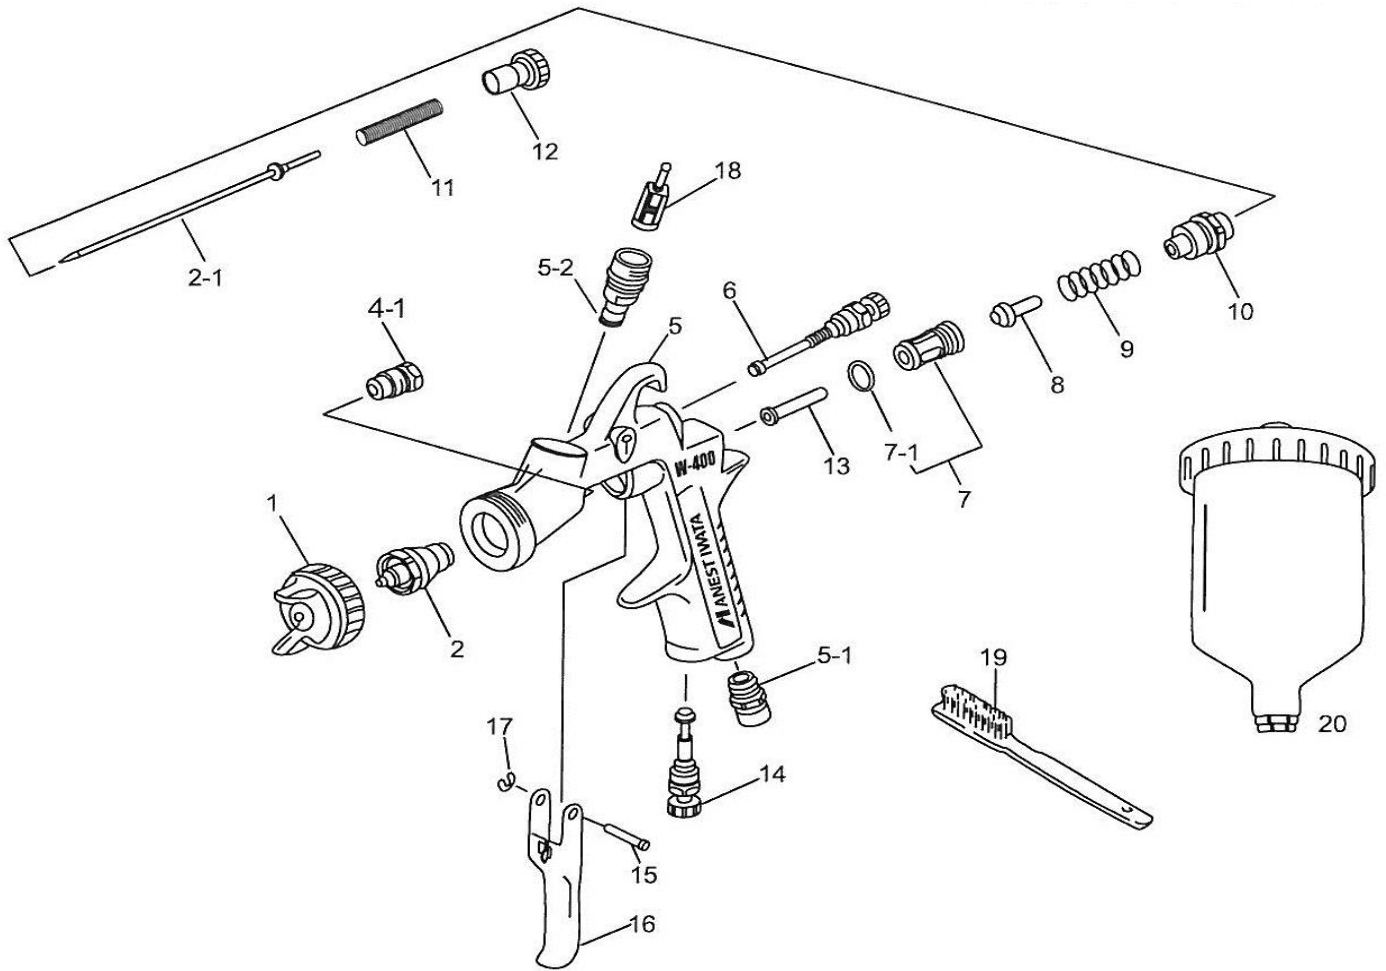

W400BA Gravity Feed Spray Gun

ITEM NO.	PART NO.	DESCRIPTION	ITEM NO.	PART NO.	DESCRIPTION
1	93611700	Air Cap BA4-1 (1.0mm, 1.2mm)	8	93591530	Air Valve
1	93611710	Air Cap BA4-2 (1.3, 1.4, 1.6, 1.8, 2.0mm)	9	93719530	Air Valve Spring
1a	93512600	Air Cap Cover Ring - Black #	10	93844532	Fluid Adj. Guide Set
1b	93708240	Air Cap Packing - White #	11	93593530	Fluid Needle Spring
2	93611720	Needle/ Nozzle 1.0mm	12	93611900	Fluid Adj. Knob
2	93611730	Needle/ Nozzle 1.2mm	13	93935430	Air Valve Shaft
2	93611740	Needle/ Nozzle 1.3mm	14	93611940	Air Adj. Set
2	93611750	Needle/ Nozzle 1.4mm	15	93667360	Tigger Stud
2	93611760	Needle/ Nozzle 1.6mm	16	93517600	Trigger
2	93611770	Needle/ Nozzle 1.8mm	17	93912030	E Stopper (Pkt 2) #
2	93611780	Needle/ Nozzle 2.0mm	18	SEL.3	Filter Pkt 3
4-1	93765610	Needle Packing with Nut #	19	96990600	Cleaning Brush
5	N/A	Body Set, Gravity	20	PCG.6PM	600 ml Pot Assembly
5-1	93660300	Hose Joint		94002321	Lid only for PCG.6PM
5-2	93650531	Fluid Nipple		94003320	Breather Stopper
6	93611930	Fan Pattern Adj. Set		W400RSK	Repair Kit includes items marked #
7	93843530	Air Valve Seat Set		K100	Gun Spanner
7-1	96638008	O Ring #			